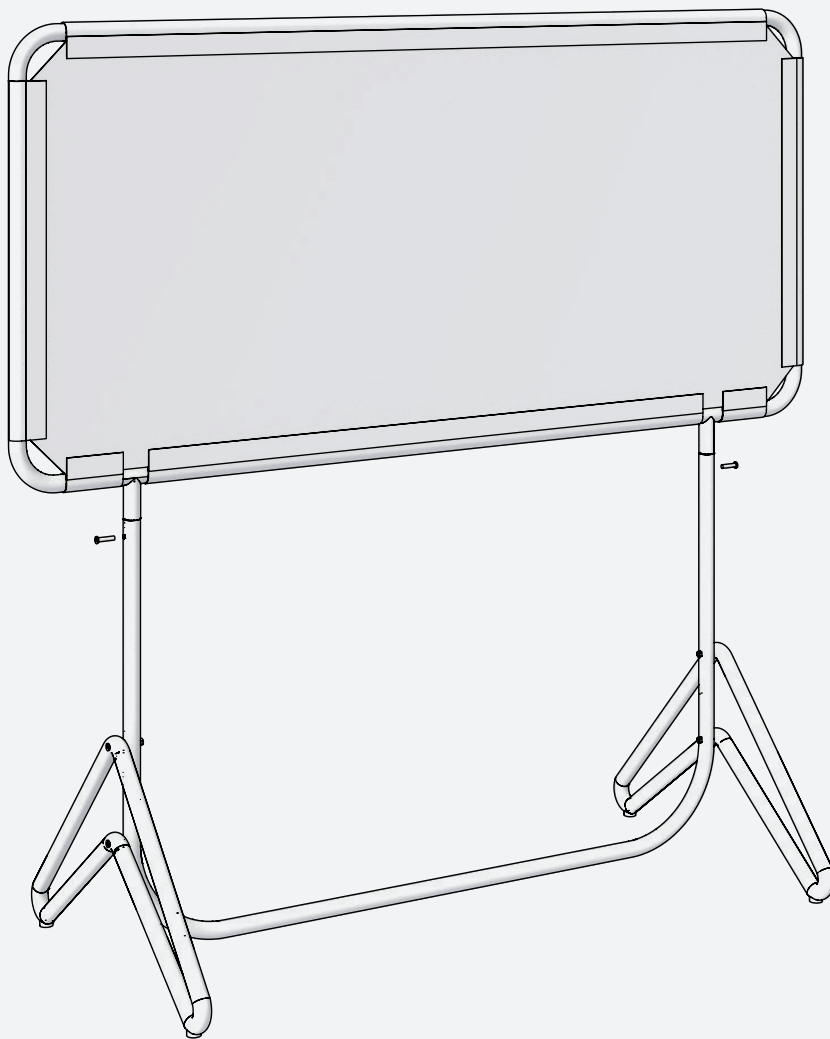

OUTDOOR PANEL

Outdoor use only

Packed per 2 pieces

Outdoor use

Use disinfection wipes
on plastic screen

INBETWEEN safer together
BY SATELLIET*

www.safertogether.info

ASSEMBLY PARTS

E

2x

F

4x

OPTIONAL USE

INBETWEEN safer together
BY SATELLIET*

www.safertogether.info

This product is made out of recyclable cardboard in combination with PET Plastic. Don't use any water or other liquids on or near the cardboard parts.