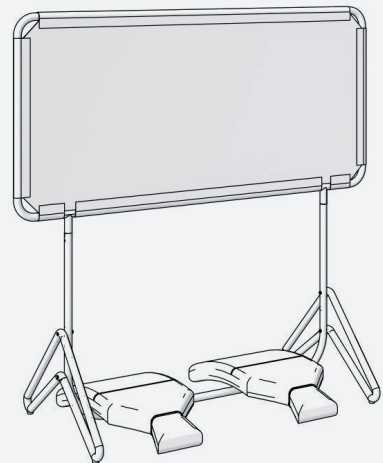

E

2x

F

4x

OPTIONAL USE

INBETWEEN safer together
BY SATELLIET*

www.safertogether.info

This product is made out of recyclable cardboard in combination with PET Plastic. Don't use any water or other liquids on or near the cardboard parts.

ASSEMBLY MANUAL

Please follow the instructions step by step.

- 1.
- 1x A
- 2x B
- 4x C

- 2.
- 1x E
- 2x D

- 3.
- 2x F

OPTIONAL USE

INBETWEEN safer together
BY SATELLIET*

www.safertogogether.info