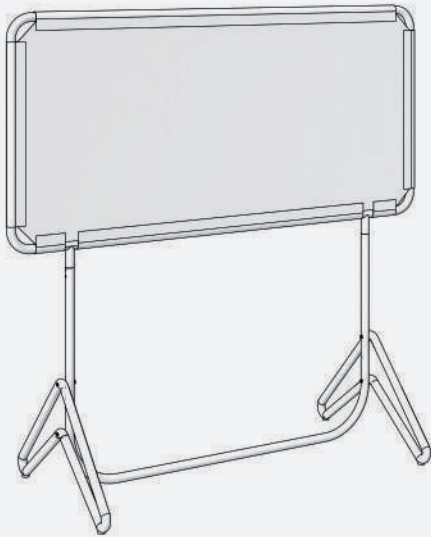

ASSEMBLY PARTS

A
4x

B
4x

+

=