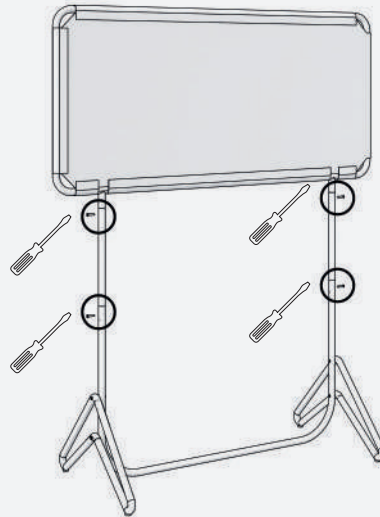

OUTDOOR PANEL EXTENDER 90/110

Outdoor use

Packed for 2 panels
For extending too table-
height of 90 cm or 110 cm

Outdoor use

Use disinfection wipes
on plastic screen

IN/BETWEEN safer together
BY SATELLIET®

www.safertogether.info

This product is made out of recyclable cardboard in combination with PET Plastic. Don't use any water or other liquids on or near the cardboard parts.

ASSEMBLY MANUAL

Please follow the instructions step by step.

1.

2.

2x A
2x B

IN/BETWEEN safer together
BY SATELLIET®

www.safertogether.info

This product is made out of recyclable cardboard in combination with PET Plastic. Don't use any water or other liquids on or near the cardboard parts.