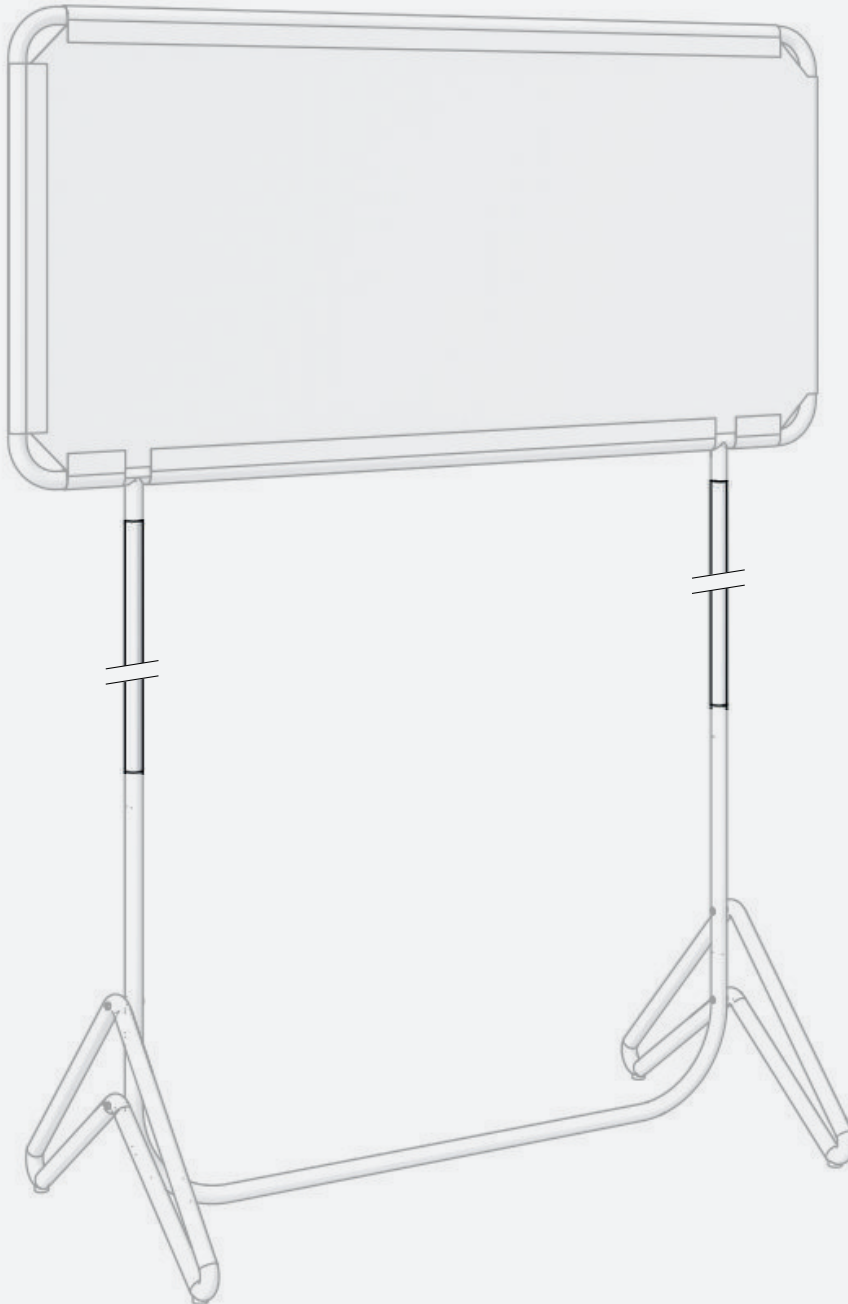

OUTDOOR PANEL EXTENDER 90/110

Outdoor use

Packed for 2 panels
For extending too table-
height of 90 cm or 110 cm

Outdoor use

Use disinfection wipes
on plastic screen

IN/BETWEEN safer together
BY SATELLIET®

www.safertogether.info

ASSEMBLY PARTS

A
4x

B
4x

+

=

Tools needed

IN/BETWEEN safer together
BY SATELLIET®

www.safertogether.info

This product is made out of recyclable cardboard in combination with PET Plastic. Don't use any water or other liquids on or near the cardboard parts.

ASSEMBLY MANUAL

Please follow the instructions step by step.

1.

2.

2x A
2x B

IN/BETWEEN safer together
BY SATELLIET®

www.safertogether.info

This product is made out of recyclable cardboard in combination with PET Plastic. Don't use any water or other liquids on or near the cardboard parts.