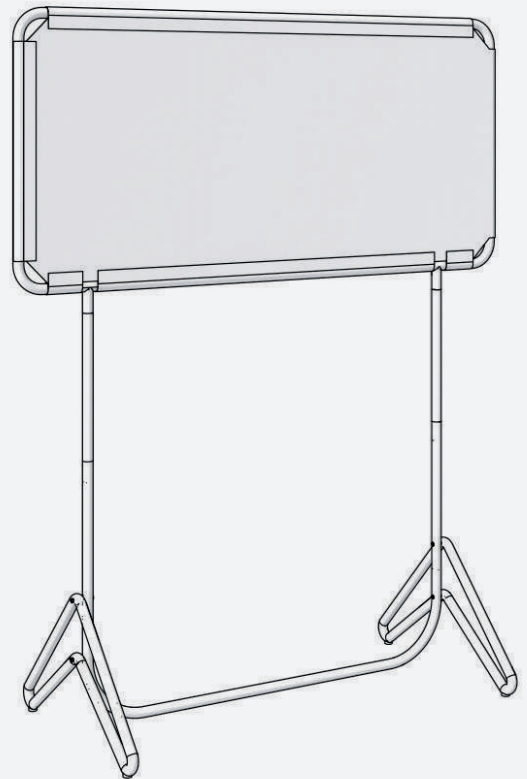

OUTDOOR PANEL EXTENDER 90/110

Outdoor use

Packed for 2 panels
For extending too table-
height of 90 cm or 110 cm

Outdoor use

Use disinfection wipes
on plastic screen

IN/BETWEEN safer together
BY SATELLIET®

www.safertogether.info

ASSEMBLY PARTS

A
4x

B
4x

+

=

Tools needed

IN/BETWEEN safer together
BY SATELLIET®