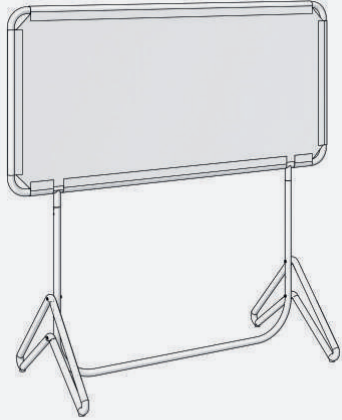

OUTDOOR PANEL EXTENDER 90/110

Outdoor use

Packed for 2 panels
For extending too table-
height of 90 cm or 110 cm

Outdoor use

Use disinfection wipes
on plastic screen

IN/BETWEEN safer together
BY SATELLIET®

www.safertogether.info

This product is made out of recyclable cardboard in combination with PET Plastic. Don't use any water or other liquids on or near the cardboard parts.

ASSEMBLY MANUAL

Please follow the instructions step by step.

1.

2.

2x A
2x B

IN/BETWEEN safer together
BY SATELLIET®

www.safertogether.info

This product is made out of recyclable cardboard in combination with PET Plastic. Don't use any water or other liquids on or near the cardboard parts.